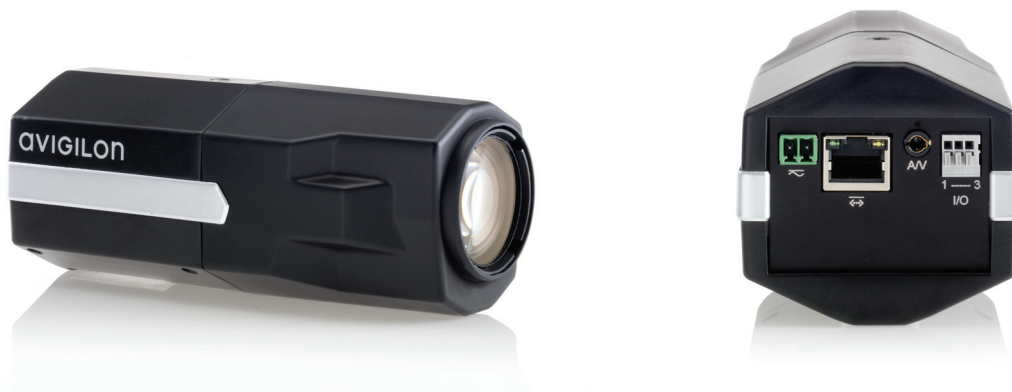

# 1.0 Megapixel Day/Night H.264 HD 4.7-84.6mm Camera

Avigilon's end-to-end surveillance solutions deliver image detail no other system can match. Avigilon Control Center software, featuring High-Definition Stream Management™ (HDSM™) technology combined with our broad range of megapixel cameras (from 1 MP to 29 MP) provide unprecedented clarity—while effectively managing storage and bandwidth requirements. Our components are scalable and can work together in an end-to-end system, or can be customized to create your own powerful and cost-effective solution.

The innovative HD H.264 camera is just one way Avigilon can help provide the very best monitoring and protection.

The 1.0MP H.264 HD camera features an integrated lens for remote focus and zoom control, and is ONVIF compliant for no-hassle integration. It operates on Avigilon's H3 platform, providing this model with improved low light performance and enhanced HDSM features. This camera is extremely versatile and can work in almost any location, including banks, schools, retail outlets, municipal grounds and buildings, hotels, bars and restaurants.

## KEY FEATURES

- 1.0 megapixel progressive scan CMOS sensor
- Unsurpassed image quality
- 4.7-84.6mm, F1.6 lens with remote focus and zoom
- 30 images per second at full resolution
- 69dB true dynamic range
- 0.4 lux minimum illumination in color mode and 0.04 lux minimum illumination in monochrome mode
- H.264 and Motion JPEG compression
- ONVIF compliant API
- Multiple video streams
- Automatic exposure control and iris control
- Automatic removable IR cut filter for IR sensitivity at night
- Power over Ethernet, 24 VAC or 12 VDC power input
- Audio Input and Output
- Analog Video Output
- External I/O