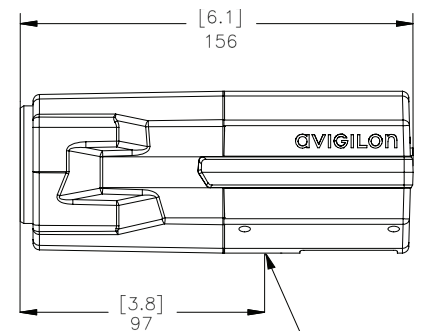

NETWORK	
Network	100BASE-TX
Cabling Type	CAT5
Connector	RJ-45
API	ONVIF compliant (www.onvif.org)
Security	Password protection, HTTPS encryption, digest authentication, WS authentication, user access log.
Protocol	IPv4, HTTP, HTTPS, SOAP, DNS, NTP, RTSP, RTCP, RTP, TCP, UDP, IGMP, ICMP, DHCP, Zeroconf, ARP
Streaming Protocols	RTP/UDP, RTP/UDP multicast, RTP/RTSP/TCP, RTP/RTSP/HTTP/TCP, RTP/RTSP/HTTPS/TCP, HTTP

MECHANICAL	
Dimensions (LxWxH)	156 mm x 69 mm x 64 mm (6.1" x 2.7" x 2.5")
Weight	0.56 kg (1.2 lbs)
Camera Mount	1/4" UNC-20 (top and bottom)

ELECTRICAL	
Power Source	VDC: 12 V VAC: 24 V PoE: IEEE802.3af Class 3 compliant
Power Consumption	6 W
Power Connector	2-pin terminal block

ENVIRONMENTAL	
Operating Temperature	-10 °C to +50 °C (14 °F to 122 °F)
Storage Temperature	-10 °C to +70 °C (14 °F to 158 °F)
Humidity	20 - 80% Relative humidity (non-condensing)

CERTIFICATIONS		
Safety	UL 60950 CSA 60950 EN 60950-1	CE ROHS WEEE
Electromagnetic Emissions	FCC Part 15 Subpart B Class B IC ICES-003 Class B EN 55022 Class B	
Electromagnetic Immunity	EN 55024 EN 61000-4-2 EN 61000-4-3 EN 61000-4-4	EN 61000-4-5 EN 61000-4-6 EN 61000-4-11

ORDERING INFORMATION		
1.0-H3-B1	1.0 Megapixel Day/Night H.264 HD 4.7-84.6mm Camera	

MOUNTING POINT
1/4"-20 UNC
(TOP AND BOTTOM)

[X.X]	INCHES
X	MM