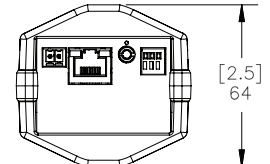

[X.X]	INCHES
X	MM