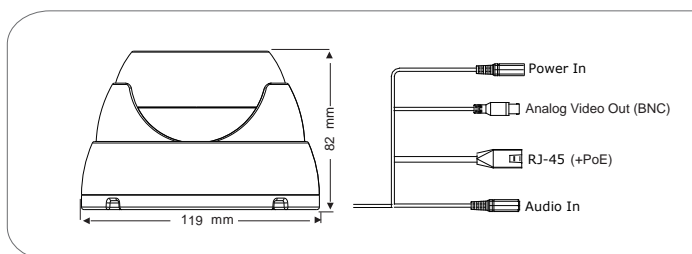

IR VARI-FOCAL DOME CAMERA

DI-380IPVF

Sony Exmor IMX138 1/3" CMOS
1.3 Mega-Pixel
True Day & Night (IR Cut Removable)
0 Lux (IR On) Min. Illumination
ONVIF

Digital WDR
3D Noise Reduction
BLC/HLC
Motion Detection and Privacy Masking
3.3-12mm Vari-Focal Lens

25m IR Illumination
PoE Support
1 Way Audio
IP 66 Protection

Specifications

Camera	Video	Model	DI-380IPVF
		Image Sensor	Sony Exmor IMX138 1/3" CMOS
		Effective Pixels	1280x1024
		Electronic Shutter	1/25s ~ 1/100000s
		Day & Night	ICR
		Min. Illumination	0lux (IR ON)
	Audio	Audio compression	G711A
		Communication	One Way Audio
	Image Enhancement	Image Settings	AWB, AES, AGC Adjustable Exposure Mode (Auto / Manual) BLC, HLC Adjustable Sharpness, Saturation, Brightness & Contrast Adjustable
		WDR Range	Digital WDR
		Noise Reduction	3D-DNR
		Image Orientation	Mirror/Flip
		Privacy Zone	Yes
		Motion Detection	Yes
		Video Compression	H.264
Compression	Resolution	960P (1280x960), 720P (1280x720), VGA (640x480), QVGA	
	Multi-stream	(320x240) *1280x960 (1~30fps) / 1280x720 (1~30fps) / 1280x720 (1~30fps) / 640x480 (1~30fps) / 320x240 (1~30fps)"	
	Bit rate	64Kbps ~ 4Mbps	
	Encode Mode	VBR/CBR	
	Image Quality	Five levels under VBR; Free adjustment under CBR	

Housing	IR Distance	25m (42 IR LED)
	Lens	3.3-12mm
	Iris	Fixed Iris
	Lens Mount	Φ14 mount
	Water-proof	IP66
	Bracket	3-Axis Ball
	Dimensions	Φ119mm×82mm
	Weight(gross)	669g
Connectivity	Network	RJ45 (+PoE)
	Power	DC Socket
	Analog Video Output	CVBS (BNCx1)
	Mic Connectivity	1Ch Input
	SD Card	No
	RS485	No
	Alarm	No
Network	Remote Monitoring	IE Browsing, CMS 2.0 Control Software
	User Access	Supports simultaneous monitoring for up to 4 users with multi-stream real time transmission
	Network Protocol	TCP/IP, UDP, DHCP, NTP, RTSP, PPPoE, DDNS, SMTP, FTP
	ONVIF	Yes
	Ethernet	100Mbps
Others	PoE	Yes
	Power Supply	DC12V/PoE
	Work Environment	-10 C ~50 C , 10%~90% Humidity