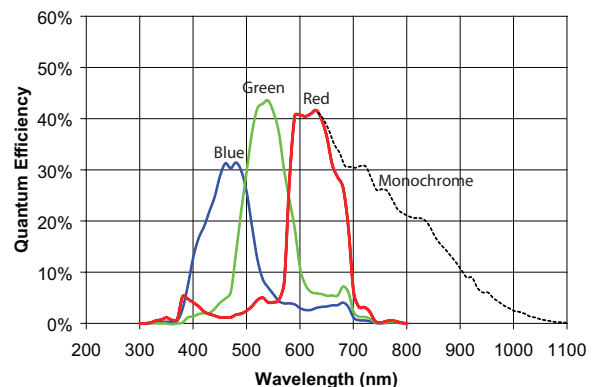

Features

- 2.0 megapixel progressive scan CMOS sensor
- Unsurpassed image quality
- 4.7-84.6 mm, F1.6 lens with remote focus and zoom
- 30 images per second at full resolution
- 69 dB true dynamic range
- 0.4 lux minimum illumination in color mode and 0.04 lux minimum illumination in monochrome mode
- H.264 and JPEG compression
- ONVIF compliant API
- Multiple video streams
- Automatic exposure and iris control
- Automatic removable IR cut filter for sensitivity at night
- Power over Ethernet, 24 VAC or 12 VDC power input
- Audio Input
- Analog Video Output
- External I/O