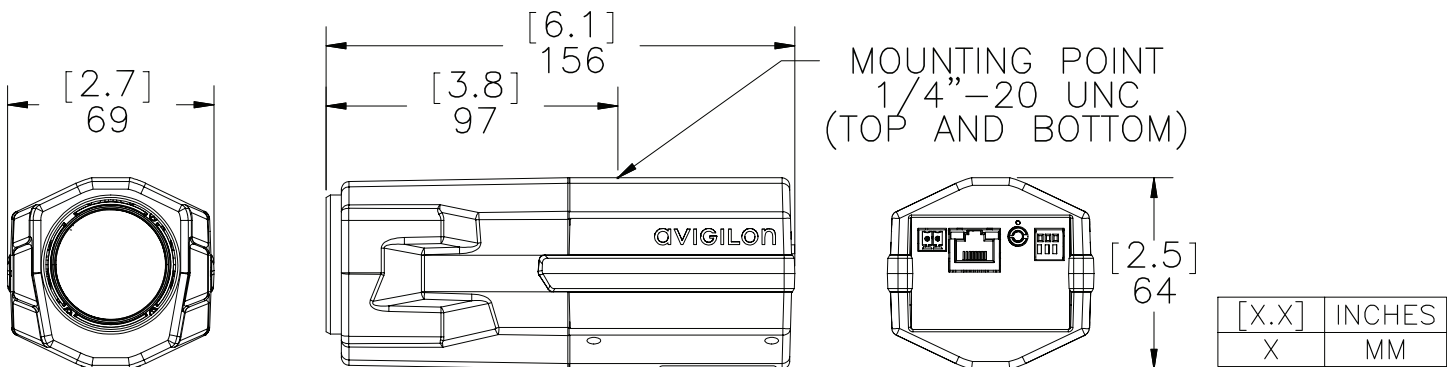

Network

Network	100BASE-TX
Cabling Type	CAT5
Connector	RJ-45
API	ONVIF compliant (www.onvif.org)
Security	Password protection, HTTPS encryption, digest authentication, WS authentication, user access log
Protocols	IPv4, HTTP, HTTPS, SOAP, DNS, NTP, RTSP, RTCP, RTP, TCP, UDP, IGMP, ICMP, DHCP, Zeroconf, ARP
Streaming Protocols	RTP/UDP, RTP/UDP multicast, RTP/ RTSP/TCP, RTP/RTSP/HTTP/TCP, RTP/RTSP/HTTPS/TCP, HTTP

Mechanical

Dimensions (LxWxH)	156 mm x 69 mm x 64 mm 6.1" x 2.7" x 2.5"
Weight	0.56 kg (1.2 lbs)
Camera Mount	1/4" UNC-20 (top and bottom)

Electrical

Power Source	VDC: 12 V VAC: 24 V PoE: IEEE802.3af Class 3 compliant
Power Consumption	6 W
Power Connector	2-pin terminal block

Environmental

Operating Temperature	-10 °C to +50 °C (14 °F to 122 °F) -10 °C to +45 °C (14 °F to 113 °F) (with 12 VDC power source)
Storage Temperature	-10 °C to +70 °C (14 °F to 158 °F)
Humidity	20 - 80% Relative humidity (non-con- densing)

Certifications

CE, Class B
FCC, Class B
UL/cUL Listed

Ordering Information

2.0MP-HD-H264-B1	2.0 Megapixel Day/Night High Definition H.264 IP Camera

Outline Dimensions

Specifications subject to change without notice. V1.0
©2010 Avigilon Corporation. All rights reserved.

Trademarks and registered trademarks are the property of their respective owners.

avigilon.com