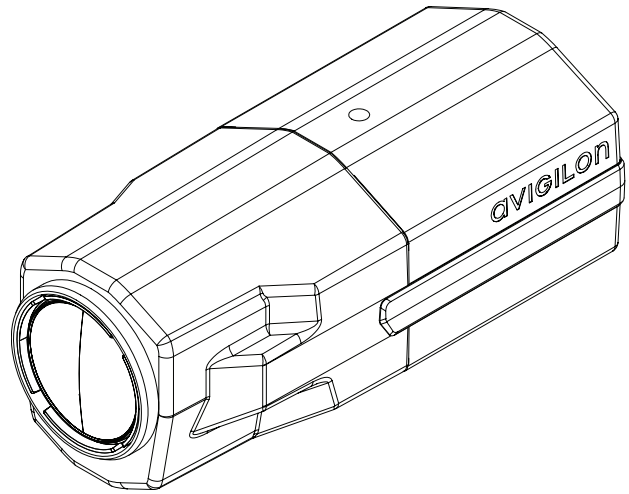

2.0 Megapixel Day/Night High Definition H.264 IP Camera

Description

The Avigilon 2.0 megapixel day/night high definition H.264 IP camera is a progressive scan CMOS camera designed for a wide range of surveillance applications. An integrated fully motorized lens provides remote zoom and focus for easy installation and unsurpassed image quality. It transmits images over 100BASE-TX using H.264 technology to achieve the lowest network bandwidth, and requires minimal storage for video at high frame rates with superior image quality.

The camera seamlessly integrates with Avigilon Control Center NVMS and High Definition NVRs. The camera uses standard network technology to create a network based surveillance solution with unmatched performance, ease of use, and ease of installation. ONVIF compliance provides support from other leading video management systems. Camera power is provided by either Power over Ethernet, 12 VDC, or 24 VAC.

Mechanical

Dimensions (LxWxH)	156 mm x 69 mm x 64 mm 6.1" x 2.7" x 2.5"
Weight	0.56 kg (1.2 lbs)
Camera Mount	1/4" UNC-20 (top and bottom)

Electrical

Power Source	VDC: 12 V VAC: 24 V PoE: IEEE802.3af Class 3 compliant
Power Consumption	6 W
Power Connector	2-pin terminal block